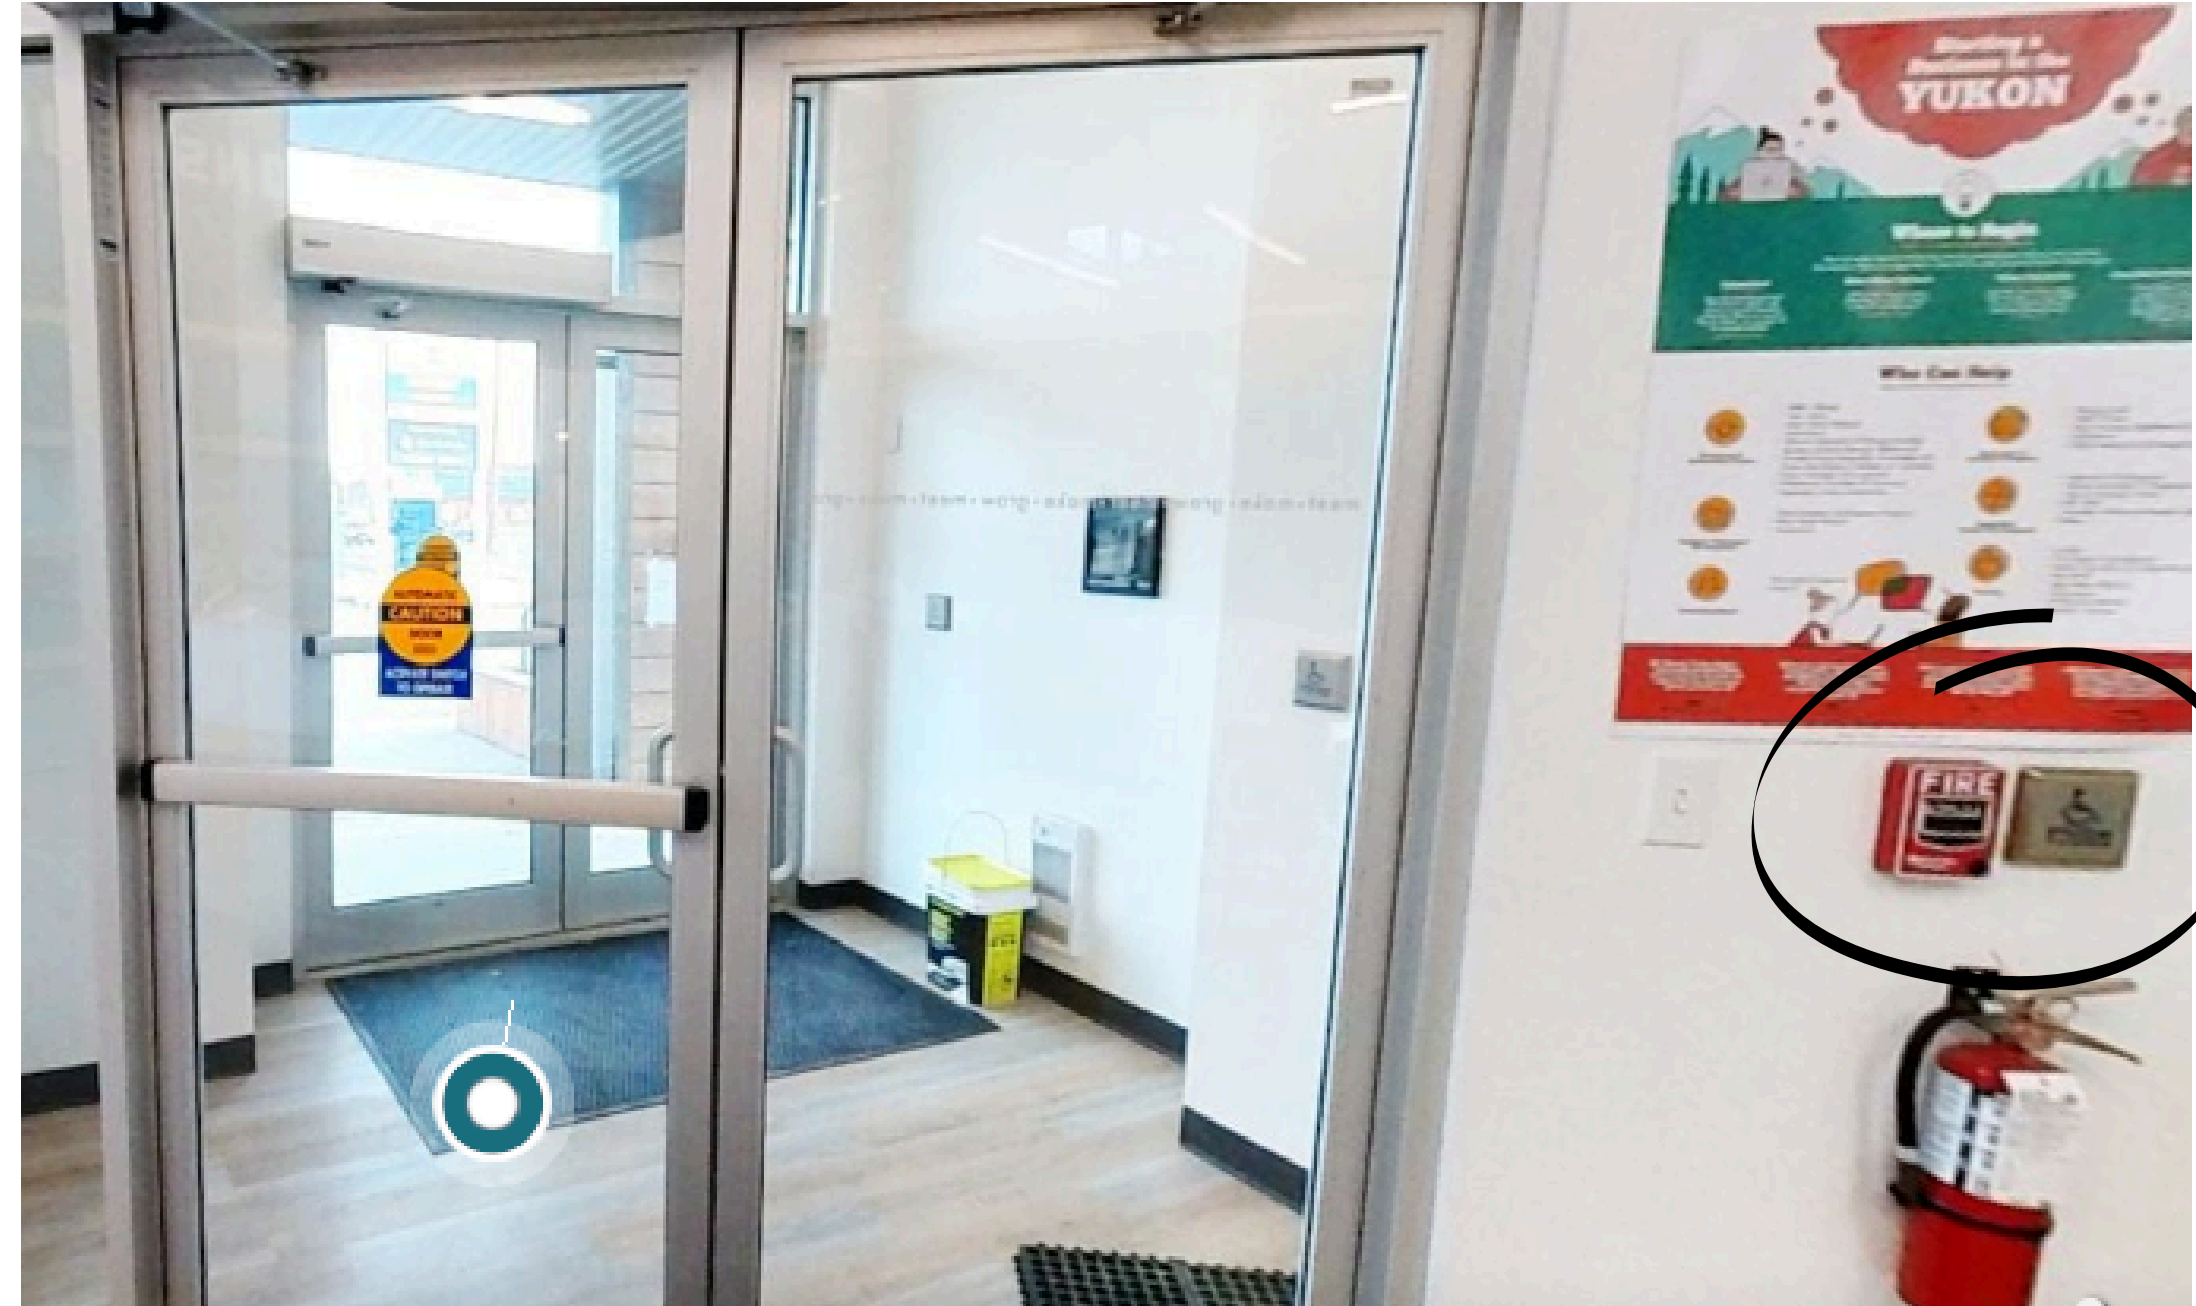

Venue Access

YukonStruct

The front doors of the YukonStruct building has two doors up front the sidewalk level, with automatic doors which can be opened from a button from inside and outside.

The Newmont Classroom is accessible by a single-width glass door, on the ground floor, which also has individual use washrooms, large enough for mobility aids, handrails, but no changing table.

This room is adjacent to the NorthwTel Event Space, and we will be using both these rooms at once.

The NorthwTel Event Space is accessible by a single-width door from the corridor on the ground floor.

There is a second level mezzanine that is not accessible via elevator, only stairs, but that we will not be using at the conference.