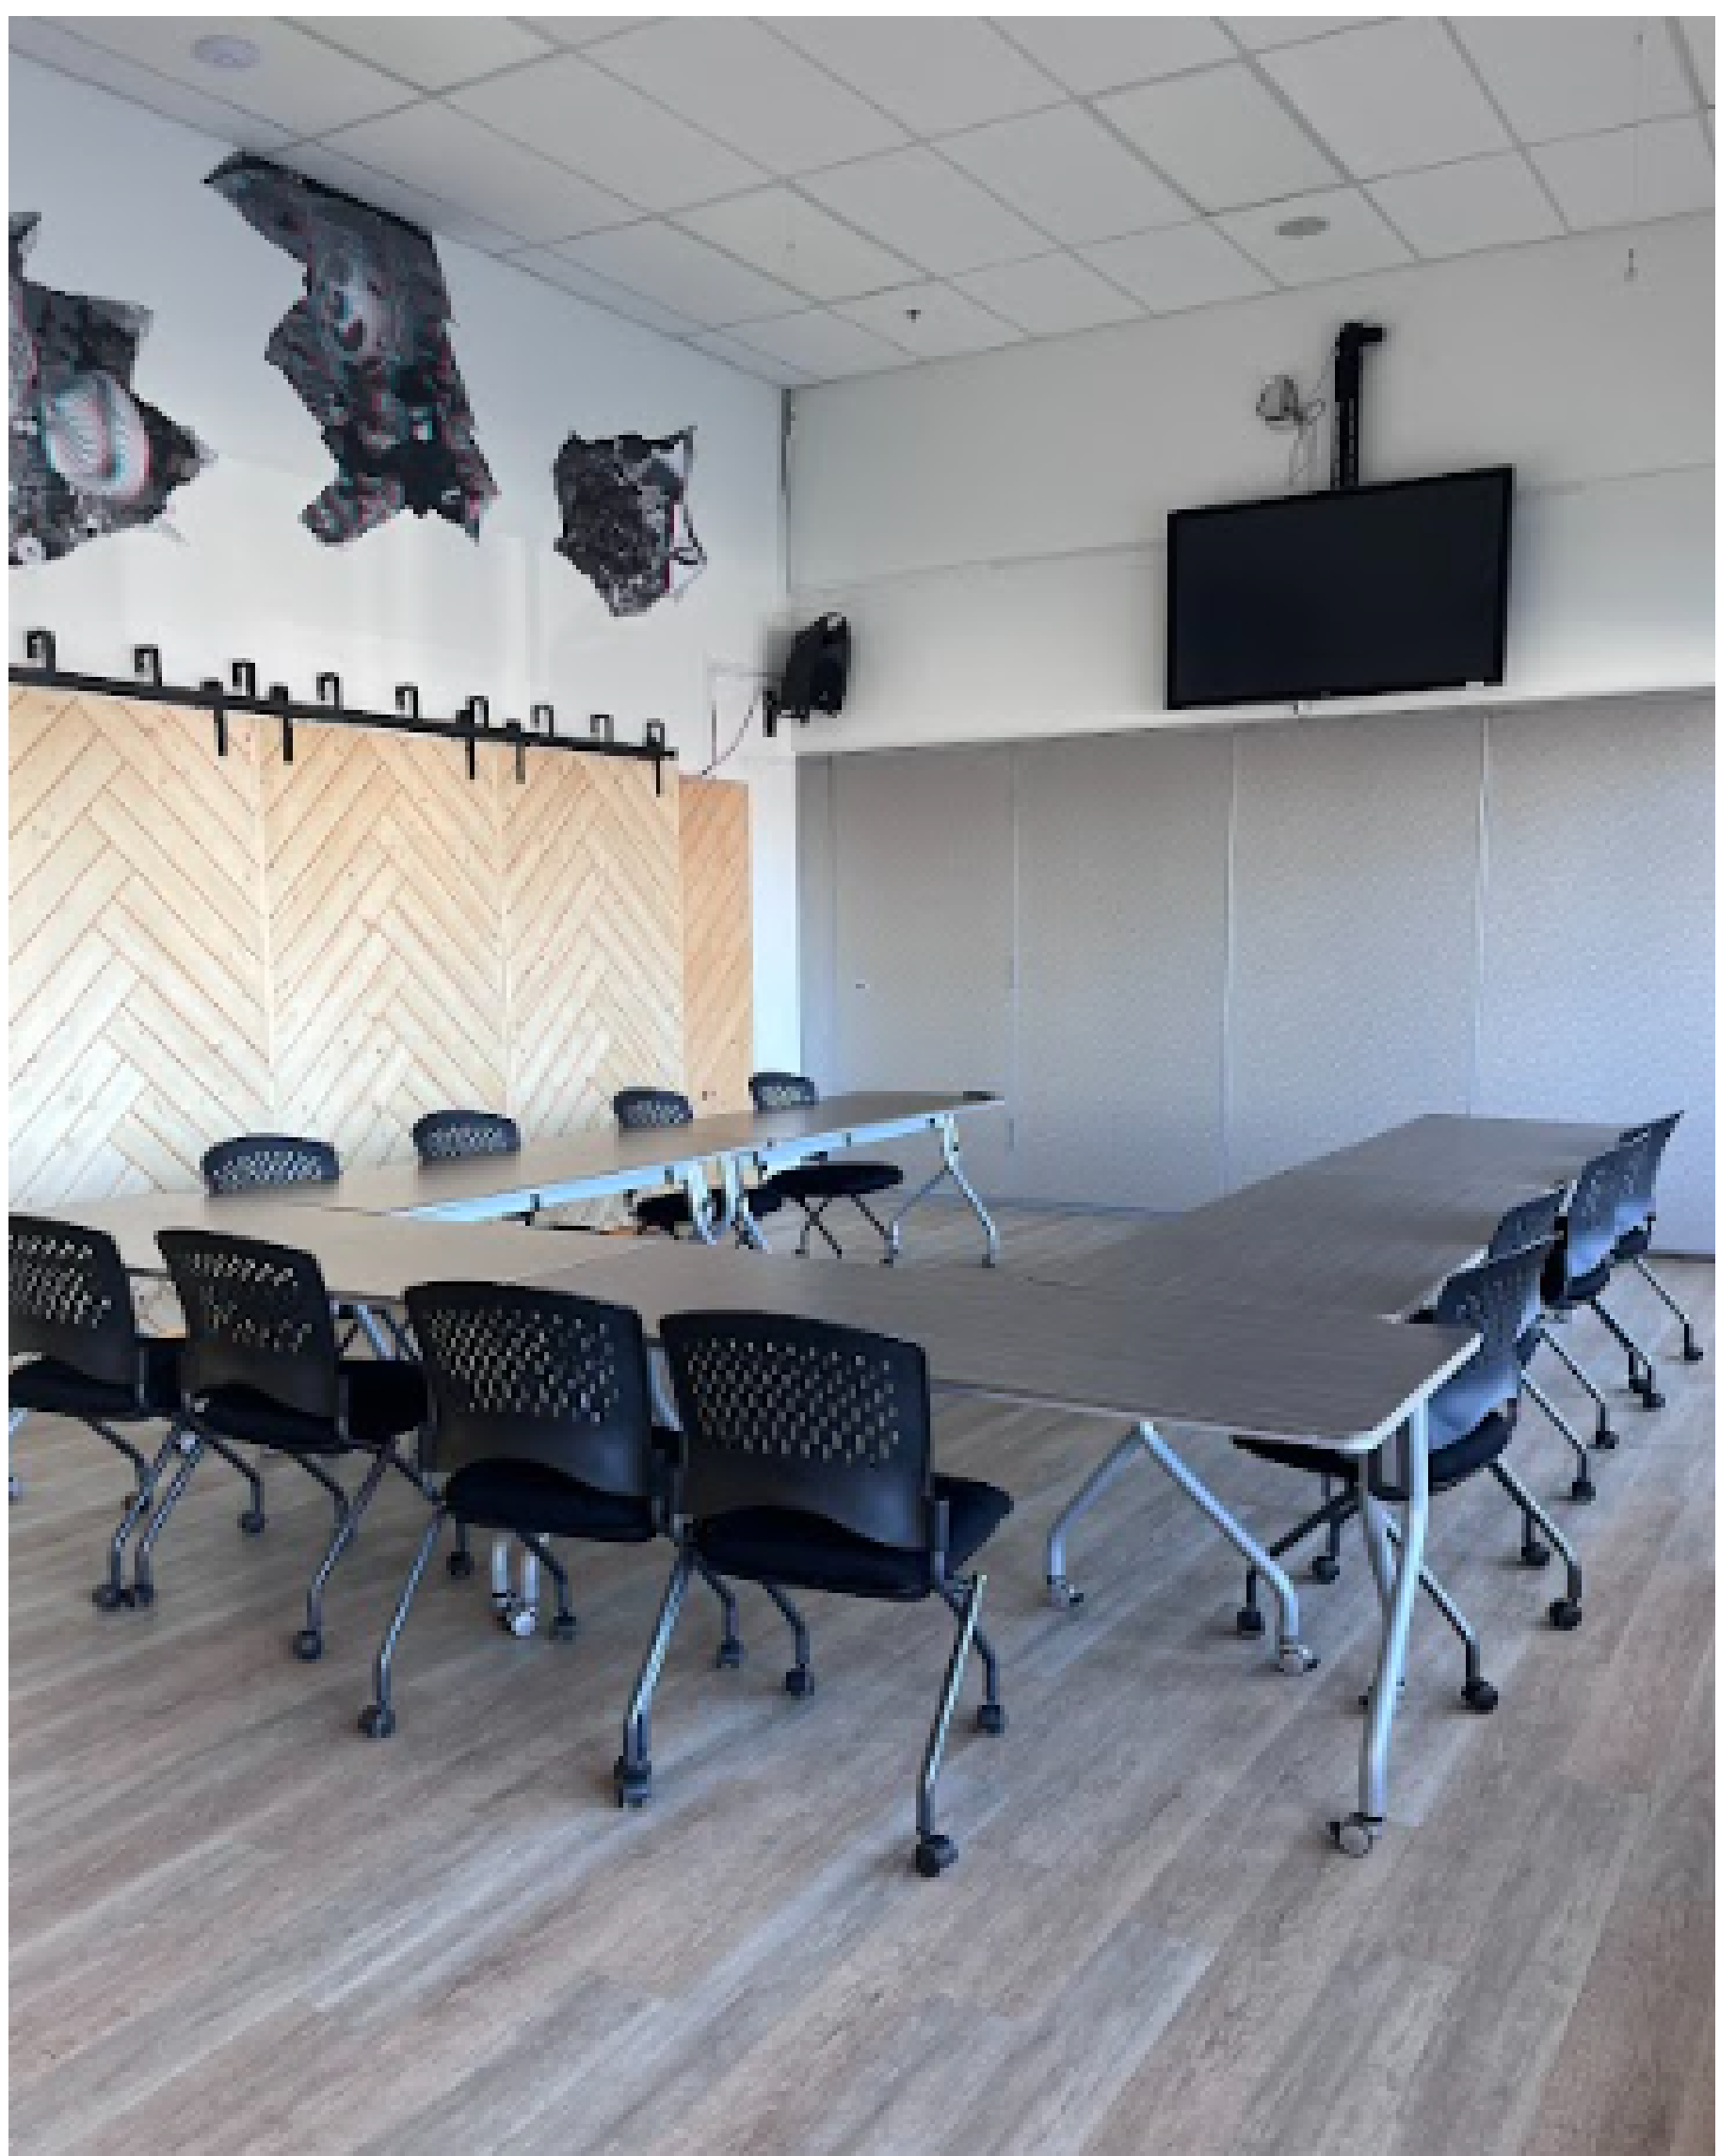

Venue Access

YukonStruct

The front doors of the YukonStruct building has two doors up front the sidewalk level, with automatic doors which can be opened from a button from inside and outside.

The Newmont Classroom is accessible by a single-width glass door, on the ground floor, which also has individual use washrooms, large enough for mobility aids, handrails, but no changing table.

This room is adjacent to the NorthwTel Event Space, and we will be using both these rooms at once.

The NorthwTel Event Space is accessible by a single-width door from the corridor on the ground floor.

There is a second level mezzanine that is not accessible via elevator, only stairs, but that we will not be using at the conference.